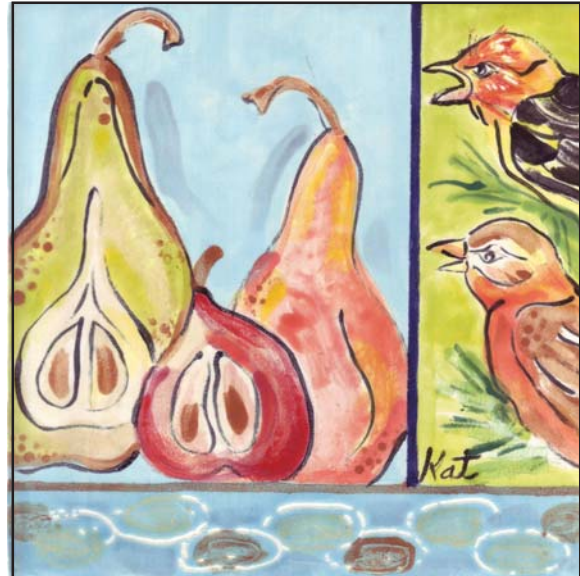

KAT CUNNINGHAM
3960 Munsel Creek Drive
Florence, OR 97439
541.902.7912
kat@intentionalstyle.com
www.natureartandtile.com

TILE CATALOG SHEET

FRU6-G 6x6

FRU6-P 6x6

FRU6-LS 6x6

CUSTOM HANDPAINTED TILES

FRUIT-SCAPE TILE SERIES

These original designs, created by Kat, offer three delicious, whimsical looks at fruit in a contemporary colorful style.

HOW TO ORDER

Each one sold individually
6"X6" Feature Tiles, or 4 1/4" X 4 1/4"
Traditional Fired Tiles
2-3 Weeks delivery